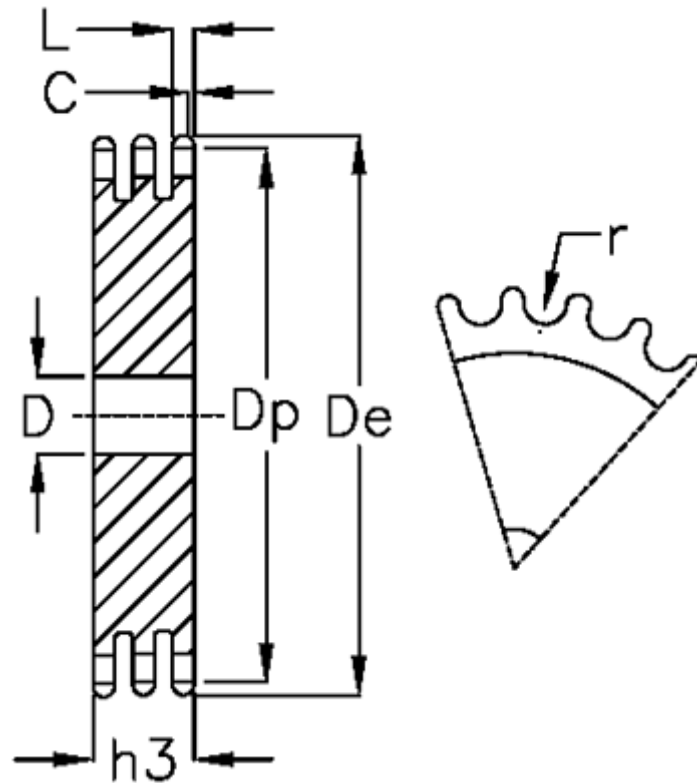

Article number: 616023007023

Description: Plate wheel 12 B-3 Z=23 triplex

Measures

C = 2

D = 20

De = 149

Dp = 139.9

For chain size = 3/4 x 7/16

For chain type = 12 B-3

h3 = 49.8

L = 10.8

Number of teeth = 23

r = 12.07